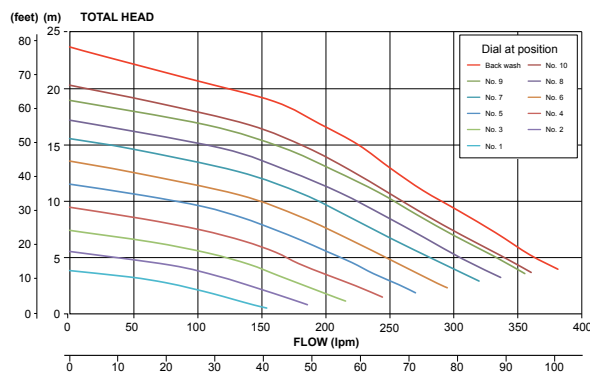

WHY CHOOSE THE SilensorPro pump?

- **Full Variable Speed Control** – The NEW SilensorPro offers the pool owner and operator total control over the speed at which the pump needs to operate, from 1,500rpm to 3,600rpm.
- **Super Quiet** – Designed with a unique water cooled motor which captures noise and vibrations, allowing super-quiet operation, rated down to 50dBa. Your neighbours won't even know it's there.
- **Backwash Function** – SilensorPro is designed with a selectable backwash cycle that runs the pump for 2 minutes at 3,800rpm before shutting down. It provides for safe, reliable and easy operation of the pump when backwashing your media filter.
- **Dependable** – SilensorPro incorporates unique loss of prime protection to minimize pump damage if no water is available to the pump.
- **Convenient** – By water cooling the motor, SilensorPro does not require air ventilation, and gives installers more flexibility with clearances and pump positioning.

ELECTRICAL DATA	
Model	SP200SVP
Voltage (V)	220/240
Supply Frequency (Hz)	50/60
Motor Input Power (W/hp)	116W/0.16hp @ Dial 1 488W/0.65hp @ Dial 5 1000W/1.34hp @ Dial 10 1316W/1.76hp @ Backwash
Motor Speed (rpm)	1500 to 3600
Backwash (rpm)	3800
Enclosure Class (IP)	45
Insulation Class	F